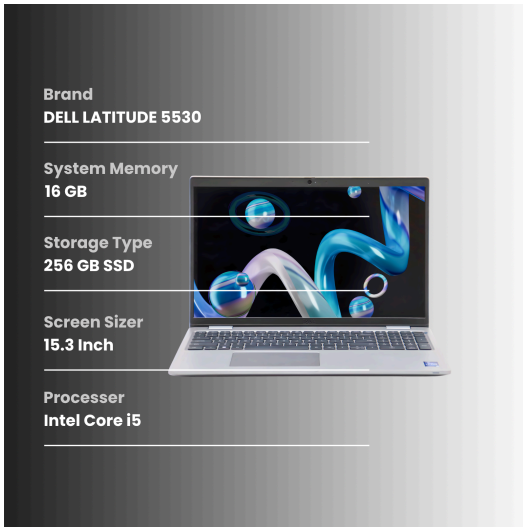

KEY HIGHLIGHTS

General Assessment

The LATITUDE 5530 laptop has been carefully inspected to assess its condition accurately, while the device is generally in Good condition, we have identified some observations which are detailed below.