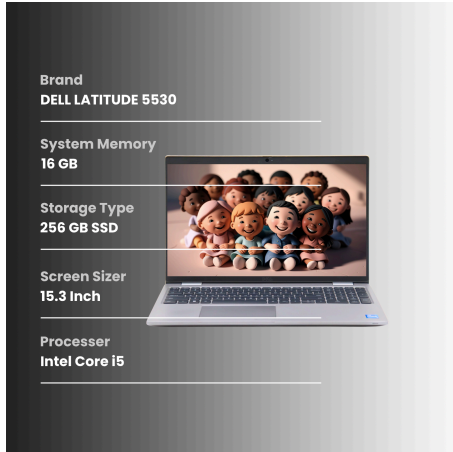

KEY HIGHLIGHTS

General Assessment

The LATITUDE 5530 laptop has been carefully inspected to assess its condition accurately, while the device is generally in Good condition, we have identified some observations which are detailed below.