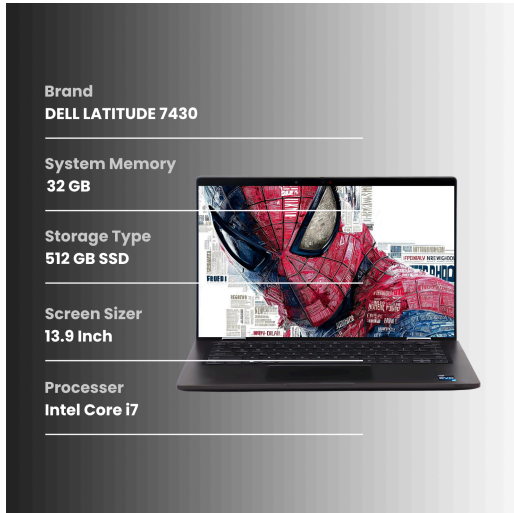

104655905889

This report aims to provide an assessment of a used laptop. The purpose is to evaluate the condition of the device and provide potential buyers with detailed information regarding any cosmetic imperfections.

KEY HIGHLIGHTS

General Assessment

The LATITUDE 7430 laptop has been carefully inspected to assess its condition accurately, while the device is generally in Good condition, we have identified some observations which are detailed below.