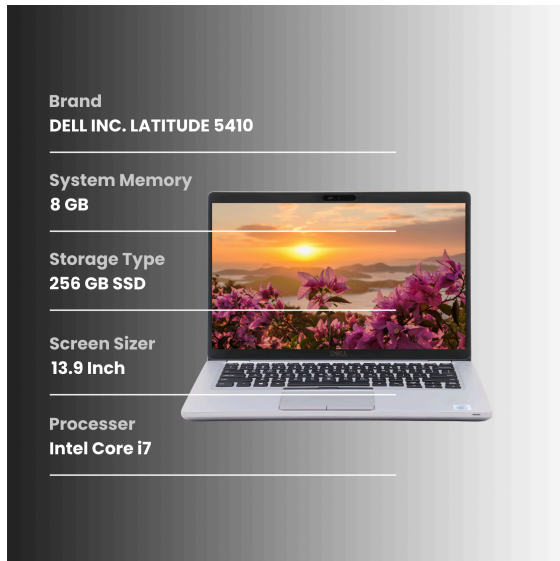

## General Assessment

The LATITUDE 5410 laptop has been carefully inspected to assess its condition accurately, while the device is generally in Good condition, we have identified some observations which are detailed below.