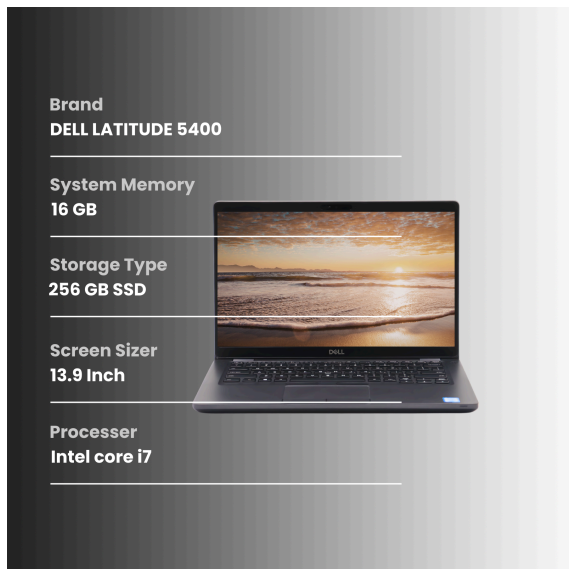

KEY HIGHLIGHTS

General Assessment

The LATITUDE 5400 laptop has been carefully inspected to assess its condition accurately, while the device is generally in Good condition, we have identified some observations which are detailed below.