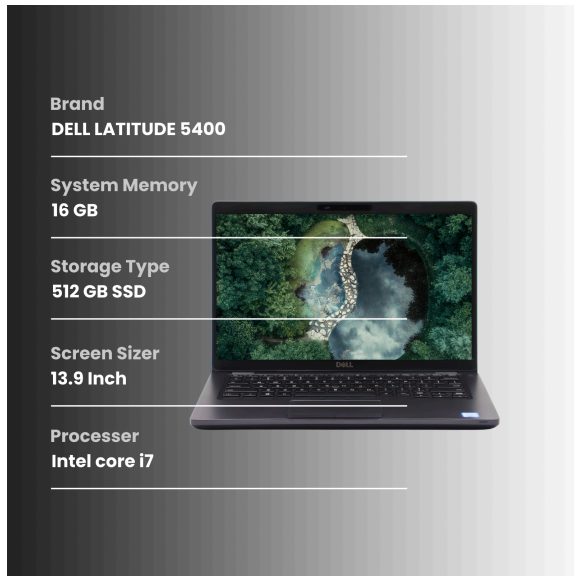

104620904649

This report aims to provide an assessment of a used laptop. The purpose is to evaluate the condition of the device and provide potential buyers with detailed information regarding any cosmetic imperfections.

KEY HIGHLIGHTS

General Assessment

The LATITUDE 5400 laptop has been carefully inspected to assess its condition accurately, while the device is generally in Good condition, we have identified some observations which are detailed below.

Noted Observations

The top cover has no scratches, and the sides of the palm rest are clean. The bottom panel is free of marks, indicating careful use. Overall, the exterior is in excellent condition.

BATTERY HEALTH

The **battery's health 97%** is also robust, maintaining its capacity effectively for prolonged usage.

DISCLAIMER

This inspection report is based on a comprehensive visual examination conducted by our certified technicians. While every effort has been made to provide an accurate assessment, individual perspectives can vary. Hence prospective buyers are encouraged to conduct their own inspection or request additional information to ensure complete satisfaction with their purchase decision.