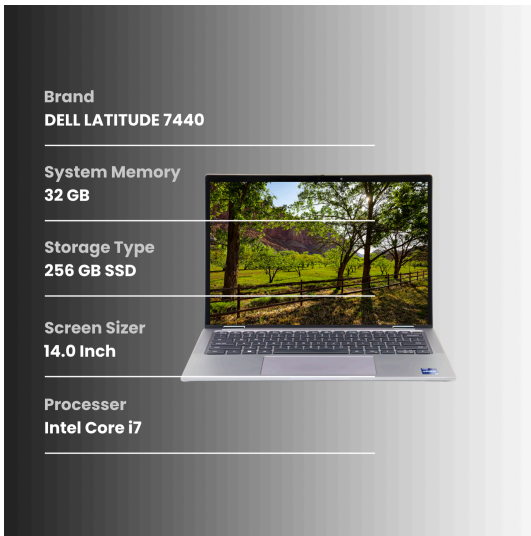

KEY HIGHLIGHTS

General Assessment

The LATITUDE 7440 laptop has been carefully inspected to assess its condition accurately, while the device is generally in Good condition, we have identified some observations which are detailed below.