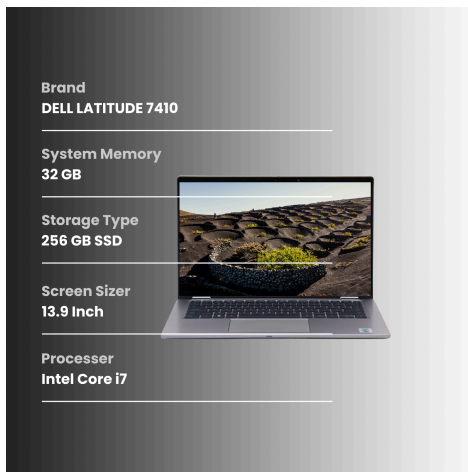

## General Assessment

The LATITUDE 7410 laptop has been carefully inspected to assess its condition accurately, while the device is generally in Good condition, we have identified some observations which are detailed below.