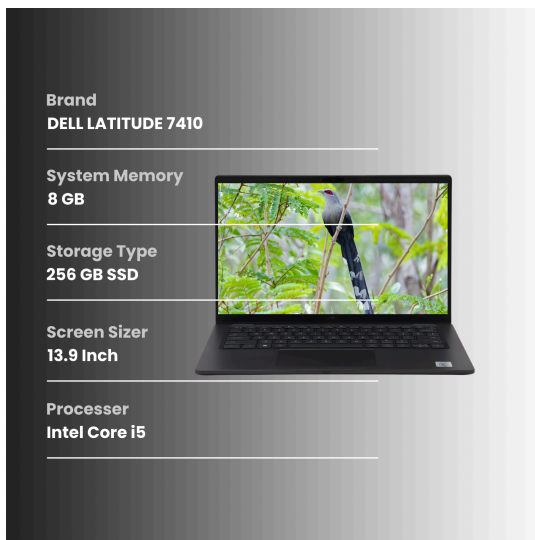

This report aims to provide an assessment of a used laptop. The purpose is to evaluate the condition of the device and provide potential buyers with detailed information regarding any cosmetic imperfections.

KEY HIGHLIGHTS

General Assessment

The LATITUDE 7410 laptop has been carefully inspected to assess its condition accurately, while the device is generally in Good condition, we have identified some observations which are detailed below.