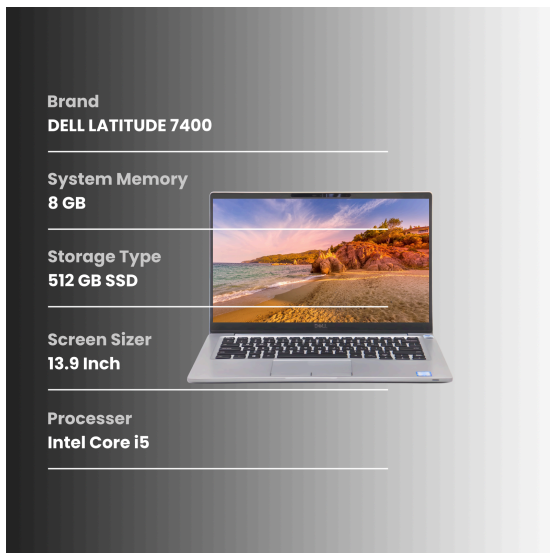

## General Assessment

The LATITUDE 7400 laptop has been carefully inspected to assess its condition accurately, while the device is generally in Good condition, we have identified some observations which are detailed below.