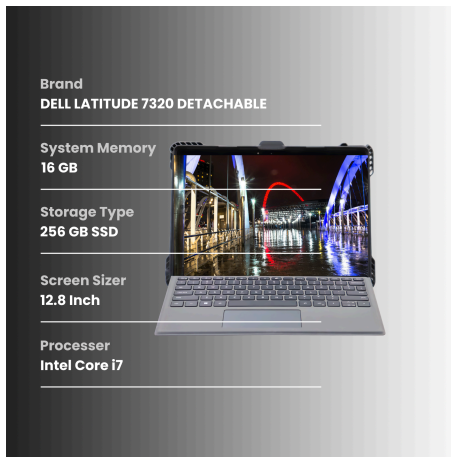

KEY HIGHLIGHTS

General Assessment

The LATITUDE 7320 DETACHABLE laptop has been carefully inspected to assess its condition accurately, while the device is generally in Good condition, we have identified some observations which are detailed below.