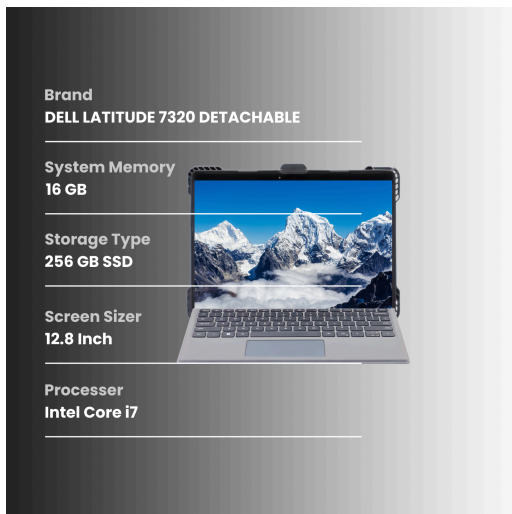

KEY HIGHLIGHTS

General Assessment

The LATITUDE 7320 DETACHABLE laptop has been carefully inspected to assess its condition accurately, while the device is generally in Good condition, we have identified some observations which are detailed below.