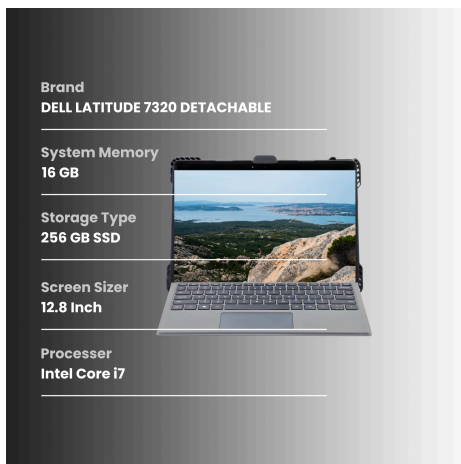

KEY HIGHLIGHTS

General Assessment

The LATITUDE 7320 DETACHABLE laptop has been carefully inspected to assess its condition accurately, while the device is generally in Good condition, we have identified some observations which are detailed below.