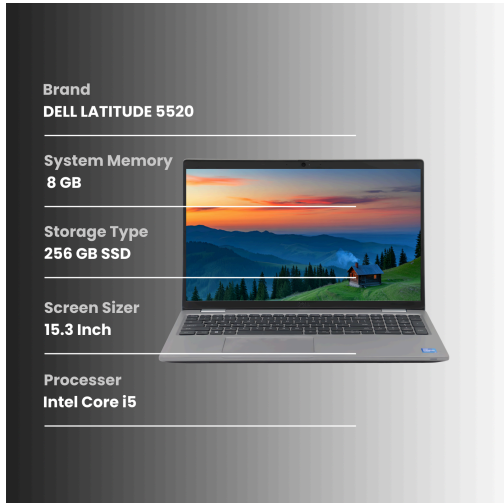

104557897913

This report aims to provide an assessment of a used laptop. The purpose is to evaluate the condition of the device and provide potential buyers with detailed information regarding any cosmetic imperfections.

KEY HIGHLIGHTS

General Assessment

The LATITUDE 5520 laptop has been carefully inspected to assess its condition accurately, while the device is generally in Good condition, we have identified some observations which are detailed below.