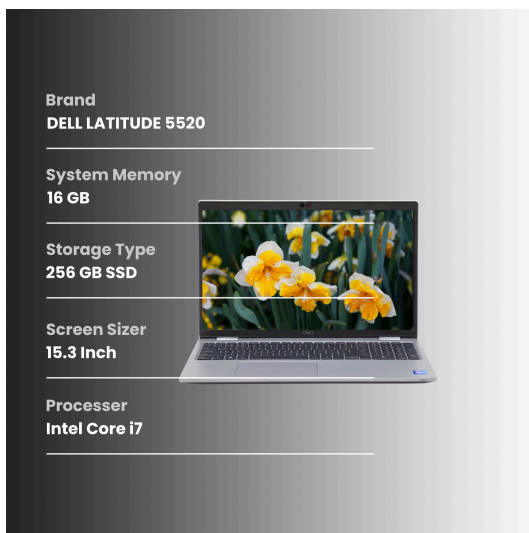

KEY HIGHLIGHTS

General Assessment

The LATITUDE 5520 laptop has been carefully inspected to assess its condition accurately, while the device is generally in Good condition, we have identified some observations which are detailed below.