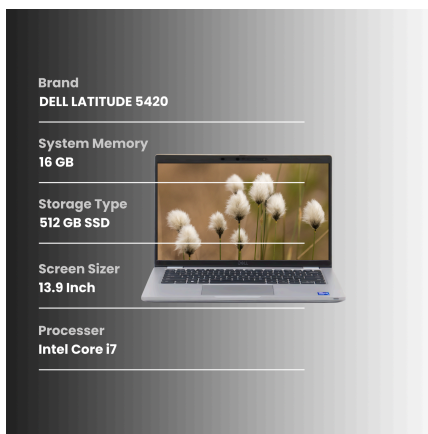

KEY HIGHLIGHTS

General Assessment

The LATITUDE 5420 laptop has been carefully inspected to assess its condition accurately, while the device is generally in Good condition, we have identified some observations which are detailed below.