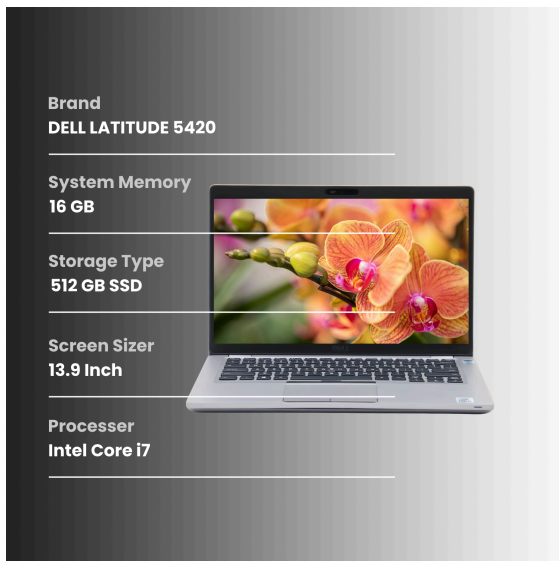

KEY HIGHLIGHTS

General Assessment

The LATITUDE 5420 laptop has been carefully inspected to assess its condition accurately, while the device is generally in Good condition, we have identified some observations which are detailed below.