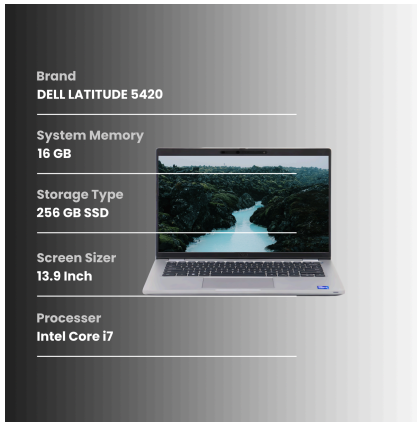

## General Assessment

The LATITUDE 5420 laptop has been carefully inspected to assess its condition accurately, while the device is generally in Good condition, we have identified some observations which are detailed below.