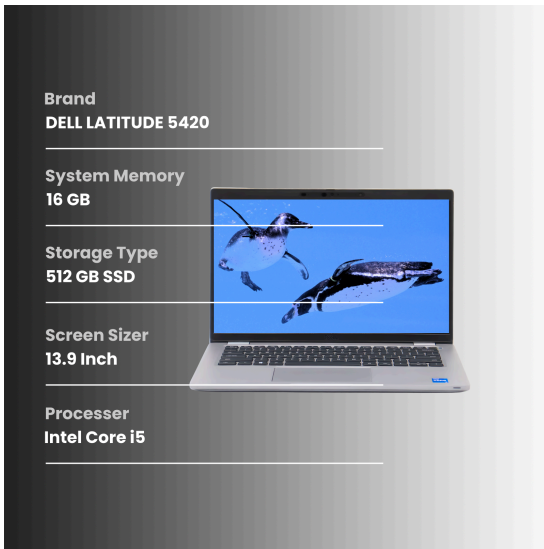

KEY HIGHLIGHTS

General Assessment

The LATITUDE 5420 laptop has been carefully inspected to assess its condition accurately, while the device is generally in Good condition, we have identified some observations which are detailed below.