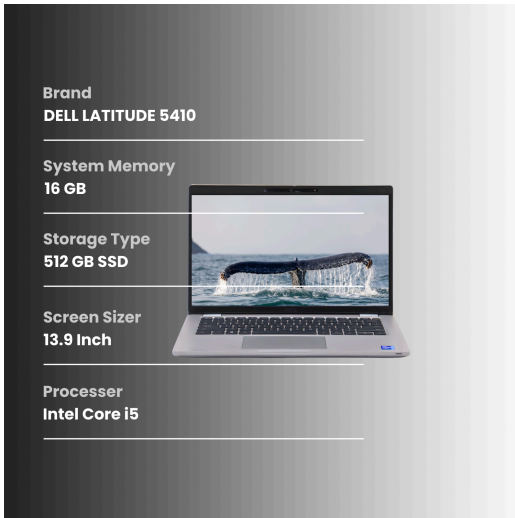

KEY HIGHLIGHTS

General Assessment

The LATITUDE 5410 laptop has been carefully inspected to assess its condition accurately, while the device is generally in Good condition, we have identified some observations which are detailed below.