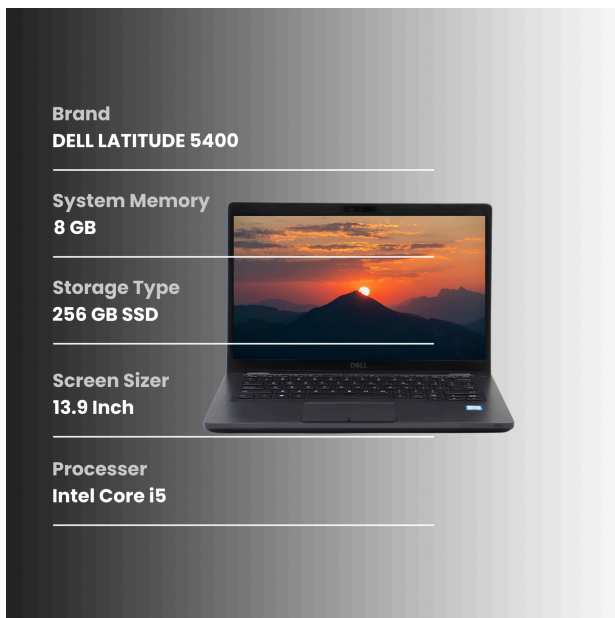

KEY HIGHLIGHTS

General Assessment

The LATITUDE 5400 laptop has been carefully inspected to assess its condition accurately, while the device is generally in Good condition, we have identified some observations which are detailed below.