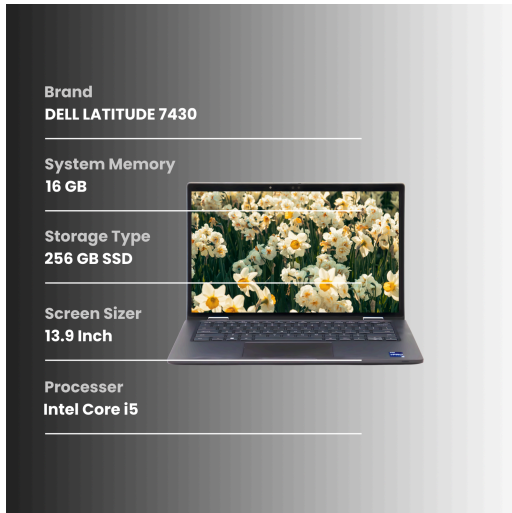

104537895637

This report aims to provide an assessment of a used laptop. The purpose is to evaluate the condition of the device and provide potential buyers with detailed information regarding any cosmetic imperfections.

KEY HIGHLIGHTS

General Assessment

The LATITUDE 7430 laptop has been carefully inspected to assess its condition accurately, while the device is generally in Good condition, we have identified some observations which are detailed below.