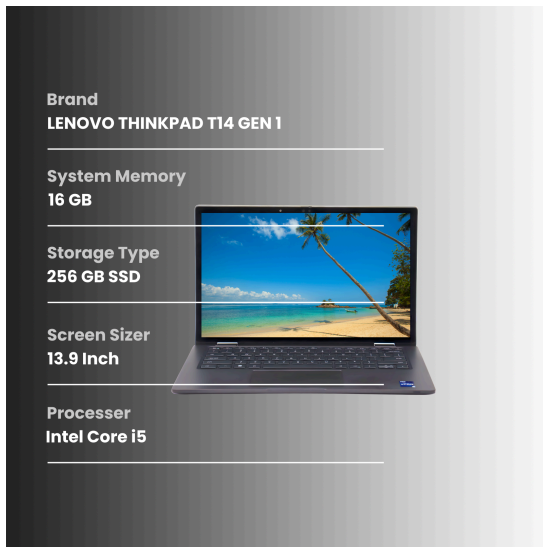

104537895636

This report aims to provide an assessment of a used laptop. The purpose is to evaluate the condition of the device and provide potential buyers with detailed information regarding any cosmetic imperfections.

KEY HIGHLIGHTS

General Assessment

The LATITUDE 7430 laptop has been carefully inspected to assess its condition accurately, while the device is generally in Good condition, we have identified some observations which are detailed below.