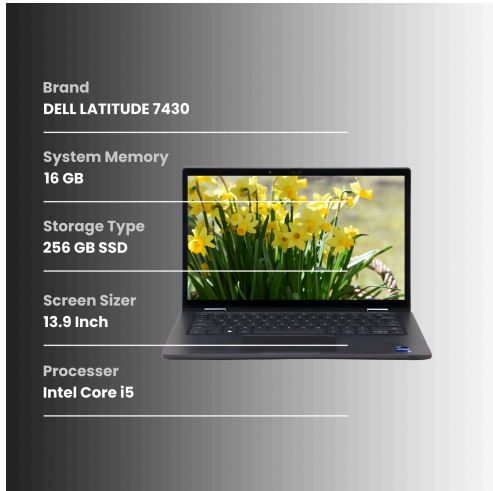

### General Assessment

The LATITUDE 7430 laptop has been carefully inspected to assess its condition accurately, while the device is generally in Good condition, we have identified some observations which are detailed below.