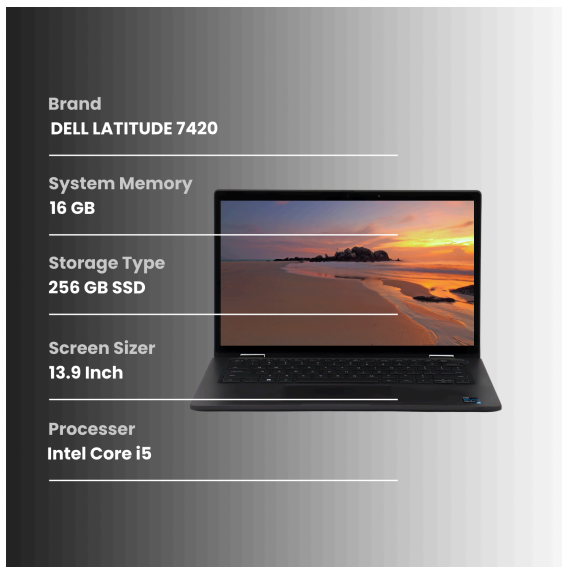

104537895616

This report aims to provide an assessment of a used laptop. The purpose is to evaluate the condition of the device and provide potential buyers with detailed information regarding any cosmetic imperfections.

KEY HIGHLIGHTS

General Assessment

The LATITUDE 7420 laptop has been carefully inspected to assess its condition accurately, while the device is generally in Good condition, we have identified some observations which are detailed below.