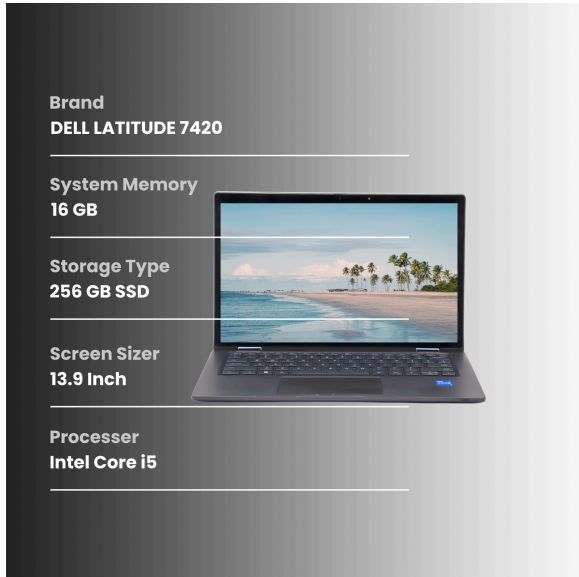

104537895613

This report aims to provide an assessment of a used laptop. The purpose is to evaluate the condition of the device and provide potential buyers with detailed information regarding any cosmetic imperfections.

KEY HIGHLIGHTS

General Assessment

The LATITUDE 7420 laptop has been carefully inspected to assess its condition accurately, while the device is generally in Good condition, we have identified some observations which are detailed below.