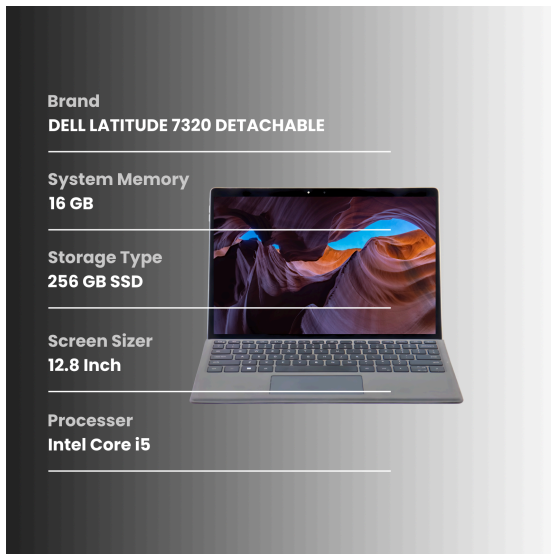

KEY HIGHLIGHTS

General Assessment

The LATITUDE 7320 DETACHABLE laptop has been carefully inspected to assess its condition accurately, while the device is generally in Good condition, we have identified some observations which are detailed below.