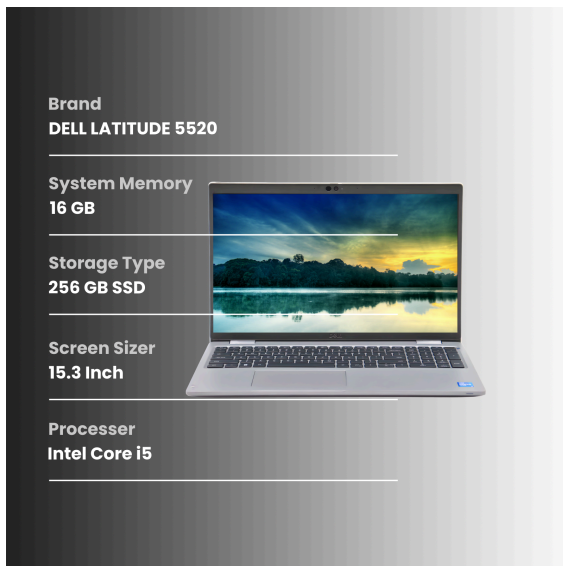

KEY HIGHLIGHTS

General Assessment

The LATITUDE 5520 laptop has been carefully inspected to assess its condition accurately, while the device is generally in Good condition, we have identified some observations which are detailed below.