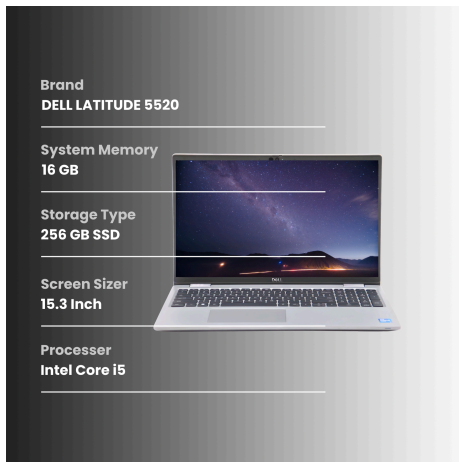

KEY HIGHLIGHTS

General Assessment

The LATITUDE 5520 laptop has been carefully inspected to assess its condition accurately, while the device is generally in Good condition, we have identified some observations which are detailed below.