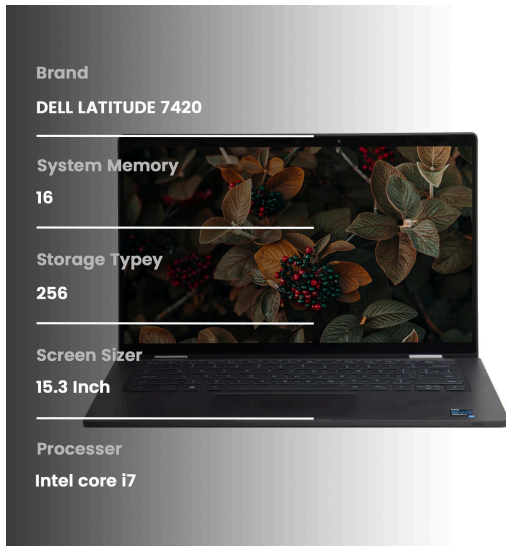

KEY HIGHLIGHTS

General Assessment

The LATITUDE 7420 laptop has been carefully inspected to assess its condition accurately, while the device is generally in Good condition, we have identified some observations which are detailed below.