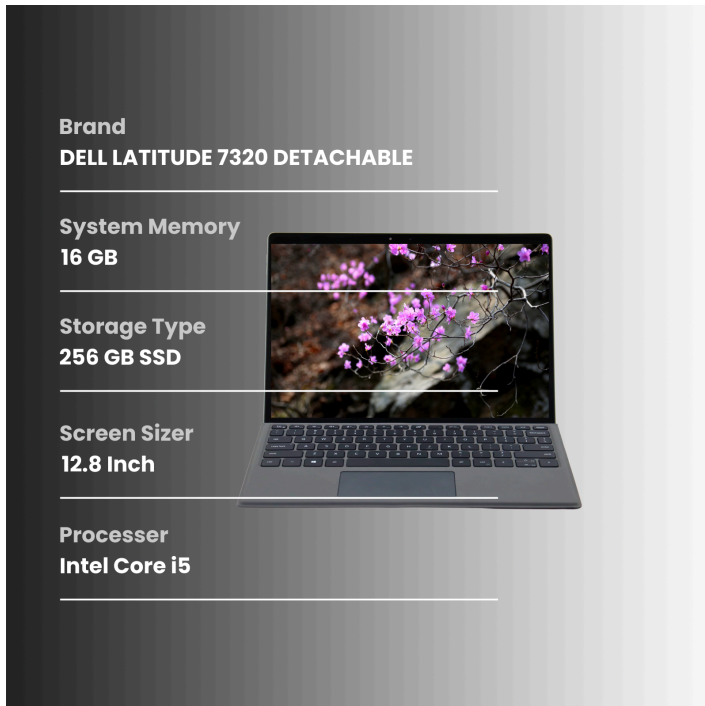

KEY HIGHLIGHTS

General Assessment

The LATITUDE 7320 DETACHABLE laptop has been carefully inspected to assess its condition accurately, while the device is generally in Good condition, we have identified some observations which are detailed below.