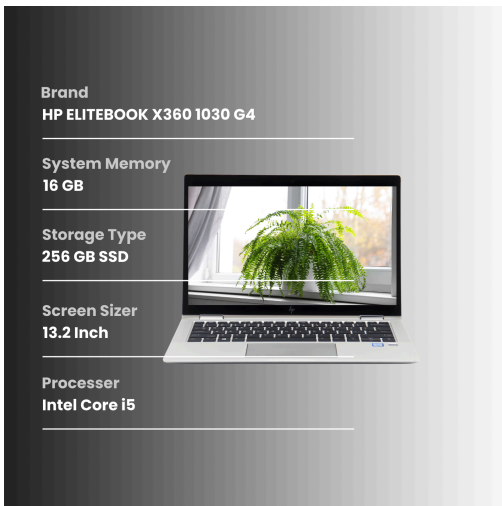

104289871838

This report aims to provide an assessment of a used laptop. The purpose is to evaluate the condition of the device and provide potential buyers with detailed information regarding any cosmetic imperfections.

KEY HIGHLIGHTS

General Assessment

The ELITEBOOK X360 1030 G4 laptop has been carefully inspected to assess its condition accurately, while the device is generally in Good condition, we have identified some observations which are detailed below.