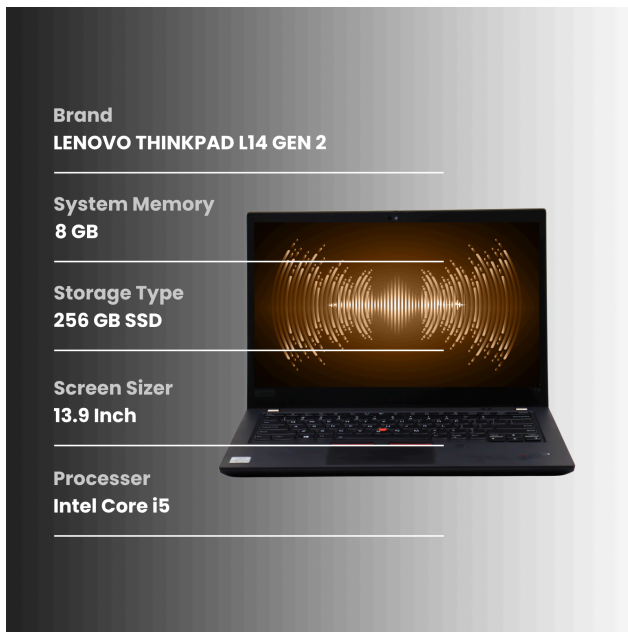

104211861358

This report aims to provide an assessment of a used laptop. The purpose is to evaluate the condition of the device and provide potential buyers with detailed information regarding any cosmetic imperfections.

KEY HIGHLIGHTS

General Assessment

The THINKPAD T14 GEN 1 laptop has been carefully inspected to assess its condition accurately, while the device is generally in Good condition, we have identified some observations which are detailed below.

Noted Observations

The laptop is in very good condition overall. The top cover is clean with no major scratches, the palm rest sides are well maintained, and the bottom panel is free from noticeable marks. It has been carefully used and looks great overall.

BATTERY HEALTH

The **battery's health 85%** is also robust, maintaining its capacity effectively for prolonged usage.

DISCLAIMER

This inspection report is based on a comprehensive visual examination conducted by our certified technicians. While every effort has been made to provide an accurate assessment, individual perspectives can vary. Hence prospective buyers are encouraged to conduct their own inspection or request additional information to ensure complete satisfaction with their purchase decision.